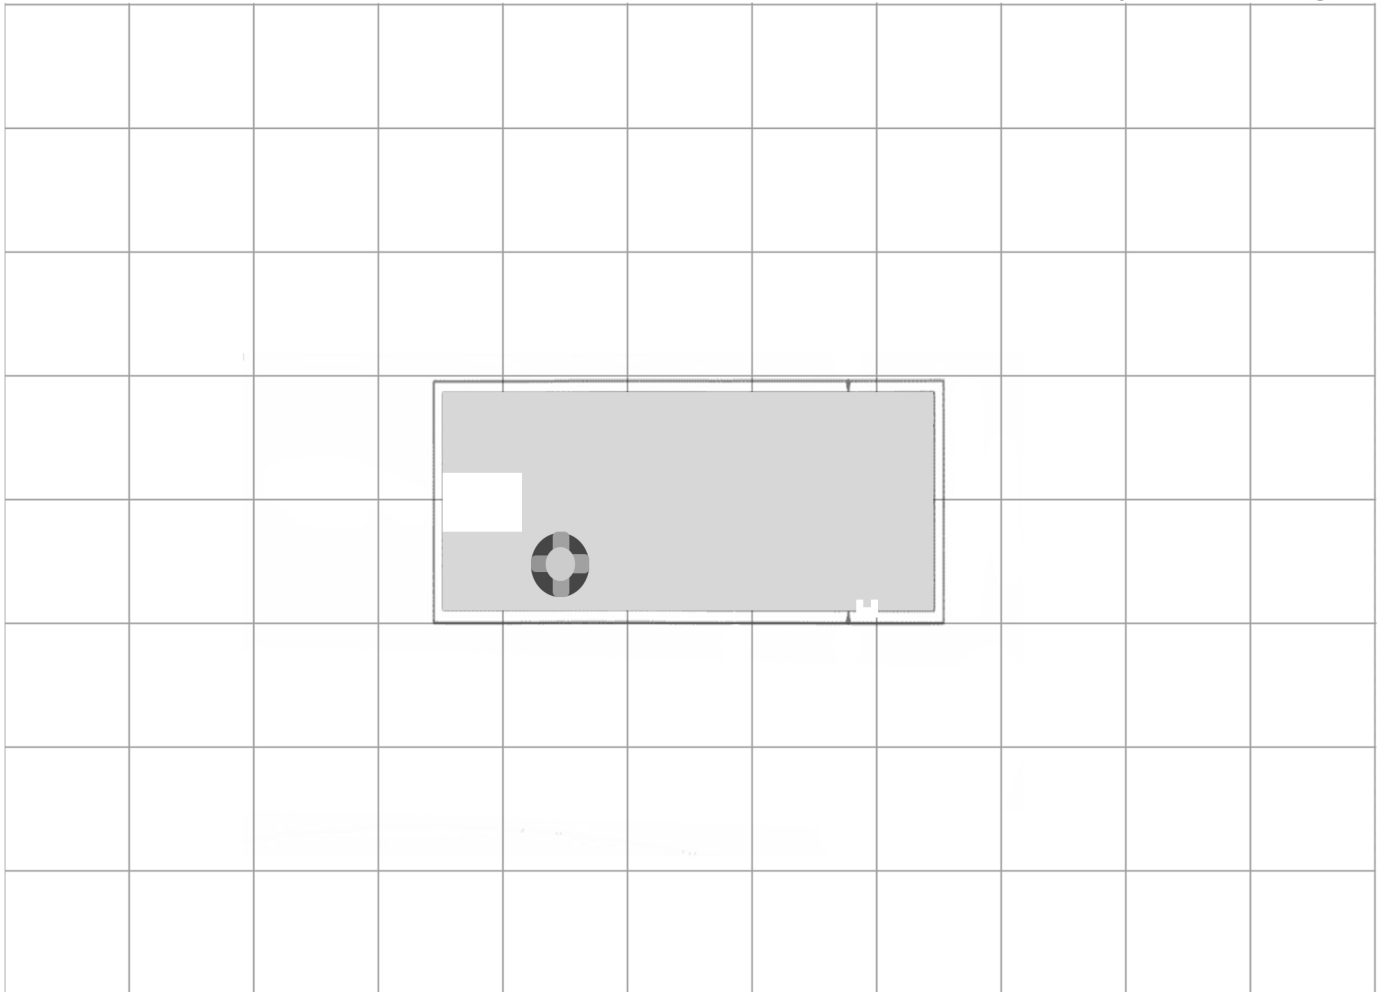

Perth

Phone: 08 9302 3686

Fax: 08 9200 5673

Email: sales@metforce.com.au

Sydney

Phone: 02 9524 2003

Fax: 02 8072 1303

Email: sydsales@metforce.com.au

Your Name _____

Delivery Address _____

Email _____

Phone _____

Indicate where you want the gate